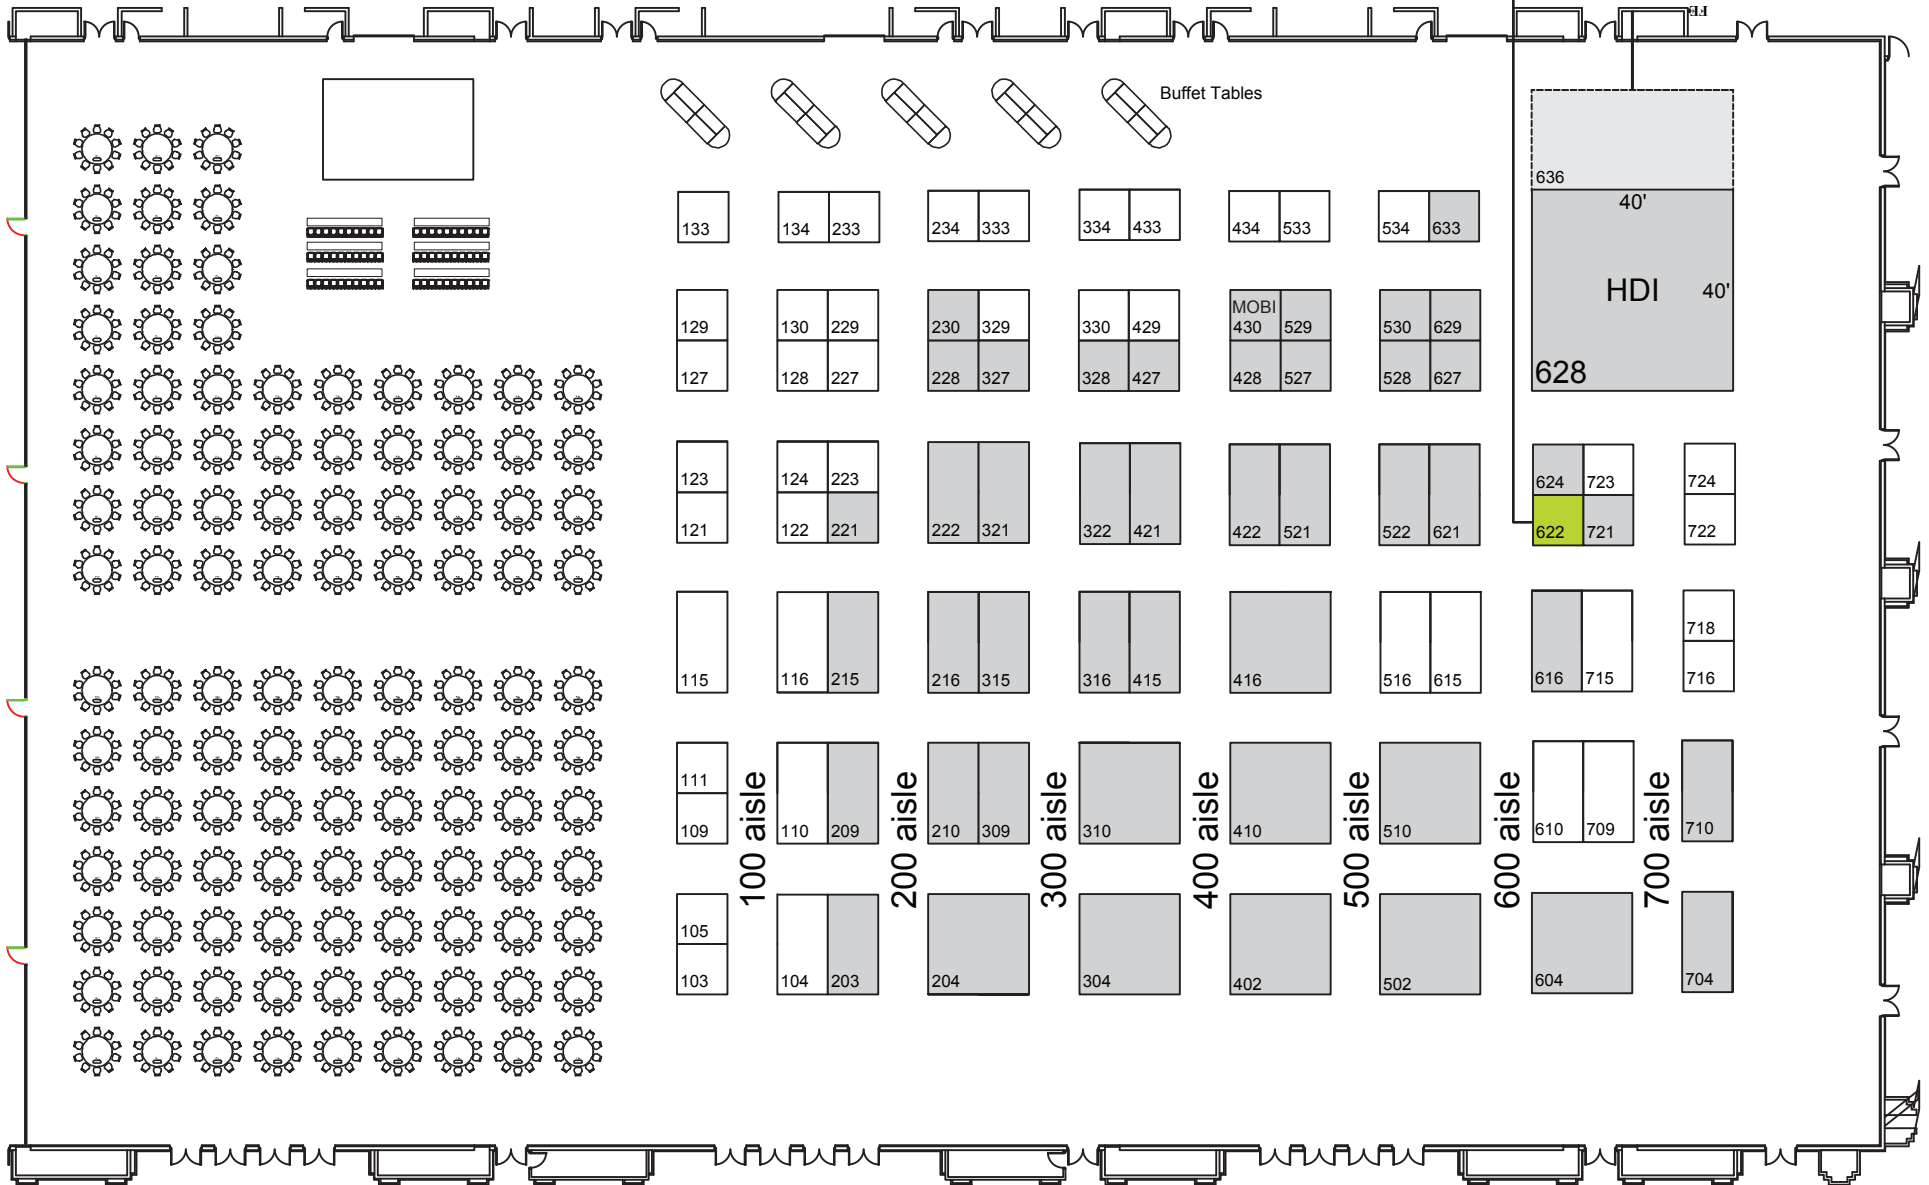

HDI 2016
 Rosen Shingle Creek | Orlando, FL
 Gatlin Ballroom A/B/C/D

Booth #622

ENTRANCE